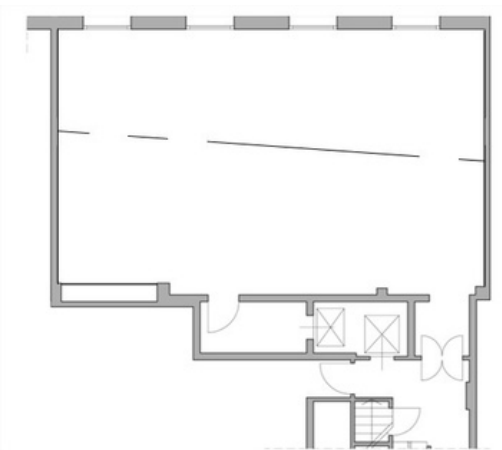

## PIANO TERRA-GROUND FLOOR

Sala Meeting

SALE MEETING ROOMS	THEATRE	"U" SHAPE	CLASSROOM	BOARD-ROOM	BANQUET	SQUARE	DIMENSIONI SIZE		
							LUNGHEZZA m LENGHT m	LARGHEZZA m WIDTH m	ALTEZZA m HEIGHT m
Meeting	25	-	-	14	-	-	8	13	3